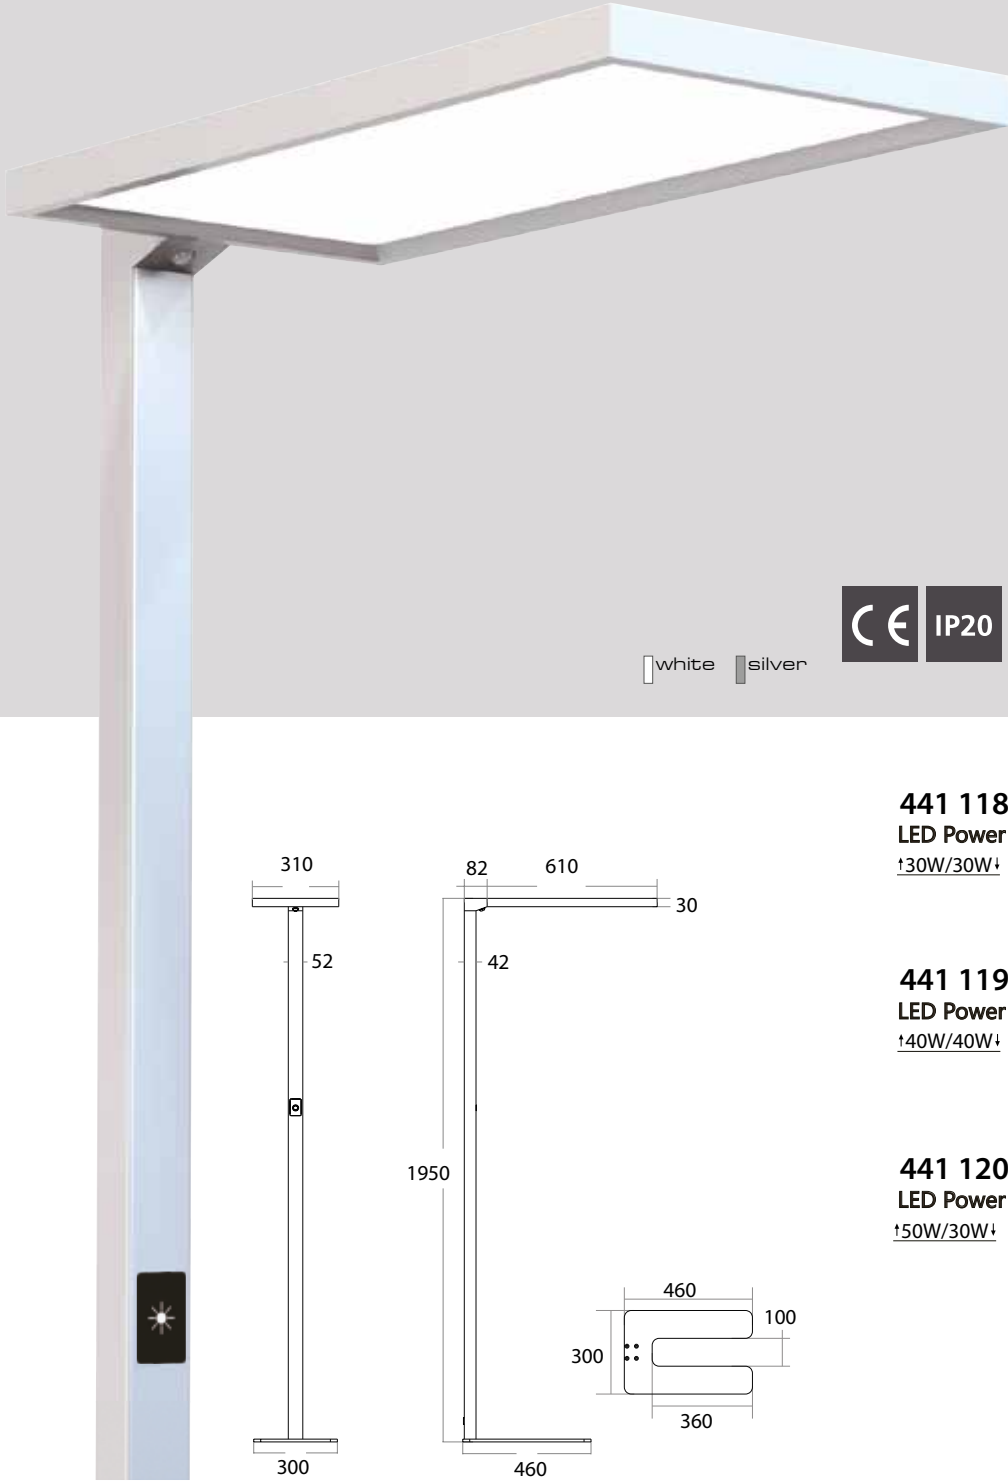

Office Luminaire ALVA

white silver

441 118

LED Power **ColourTemp** **Luminous**
 †30W/30W† 3000/4000/6000K †3000lm/3000lm†

441 119

LED Power **ColourTemp** **Luminous**
 †40W/40W† 3000/4000/6000K †4000lm/4000lm†

441 120

LED Power **ColourTemp** **Luminous**
 †50W/30W† 3000/4000/6000K †5000lm/3000lm†