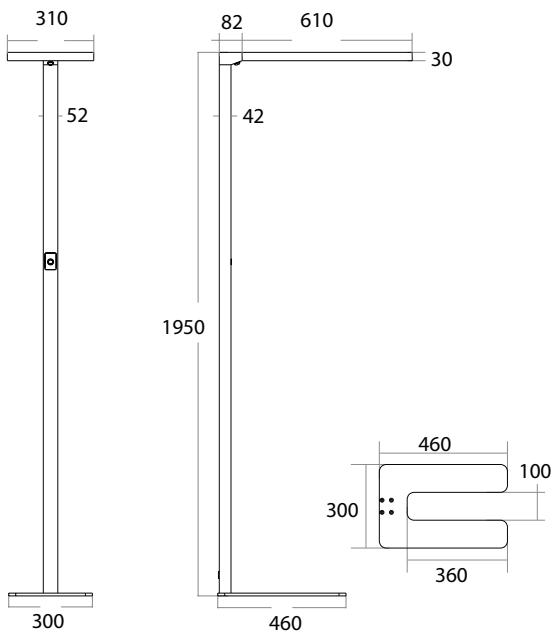

Office Luminaire ALVA

white silver

441 118

LED Power **ColourTemp** **Luminous**
 †30W/30W† 3000/4000/6000K †3000lm/3000lm†

441 119

LED Power **ColourTemp** **Luminous**
 †40W/40W† 3000/4000/6000K †4000lm/4000lm†

441 120

LED Power **ColourTemp** **Luminous**
 †50W/30W† 3000/4000/6000K †5000lm/3000lm†